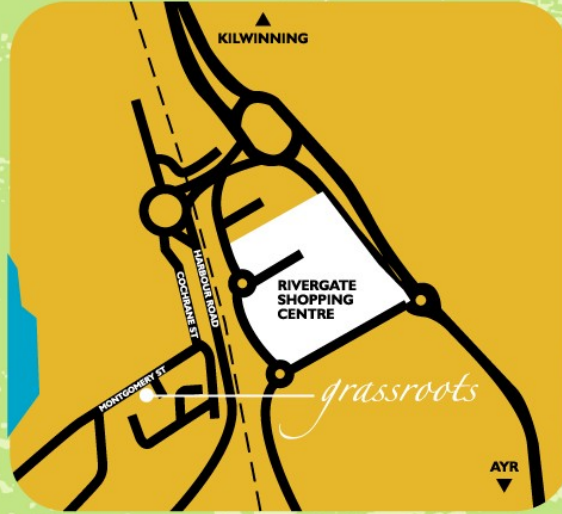

# Shaped Tributes

We provide specialist shaped tributes to your design, or you can choose alternative colours and flowers to the arrangements shown.

[www.grassrootsflowers.co.uk](http://www.grassrootsflowers.co.uk)  
84 Montgomery Street  
Irvine Harbourside | KA12 8PW  
Tel. 01294 322 768